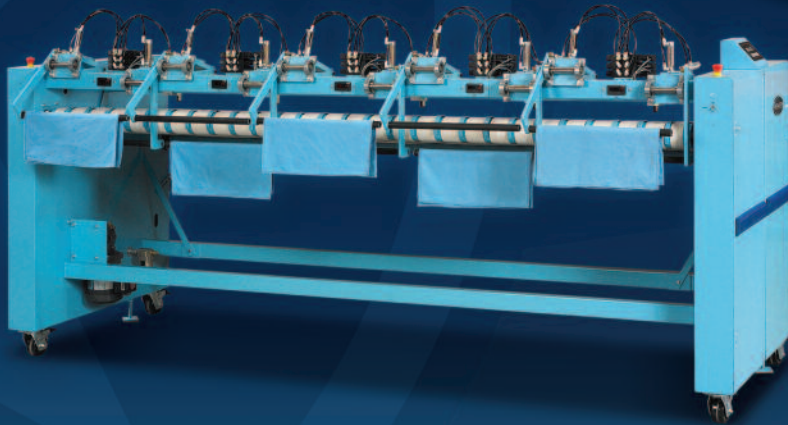

ROTARY & VISA®

Small-Piece Accumulators

U.S.A.

All Braun Products are Proudly
Manufactured in the U.S.A.

ISO 9001 Certified

gabraun.com