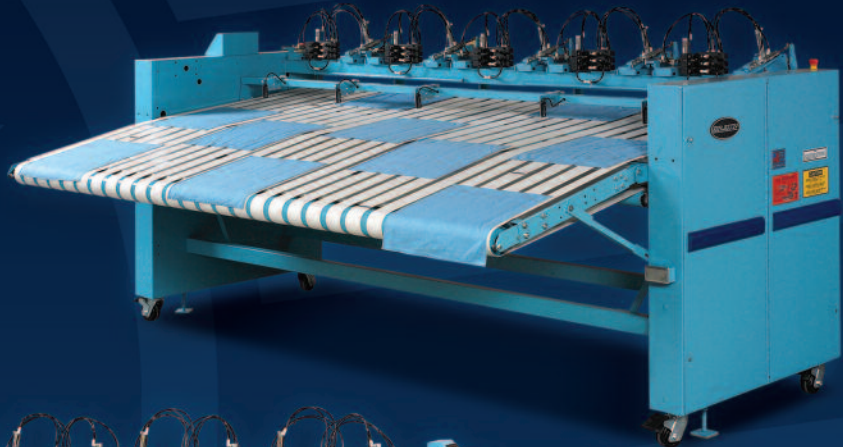

ROTARY & VISA®

Small-Piece Accumulators

U.S.A.

All Braun Products are Proudly
Manufactured in the U.S.A.

ISO 9001 Certified

gabraun.com