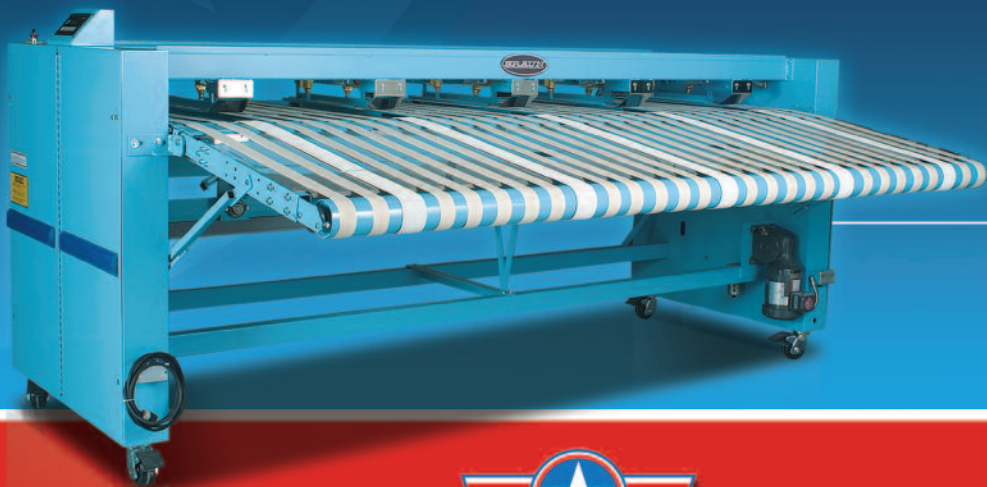

ROTARY & VISA®

Small-Piece Accumulators

U.S.A.

All Braun Products are Proudly
Manufactured in the U.S.A.

ISO 9001 Certified

gabraun.com