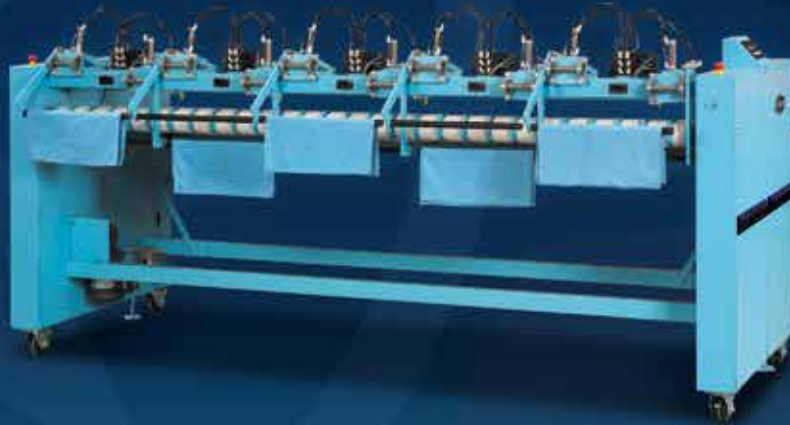

PRECISION SERIES®

Small-Piece Accumulators

U.S.A.

ISO 9001 Certified

All Braun Products are Proudly
Manufactured in the U.S.A.

gabraun.com