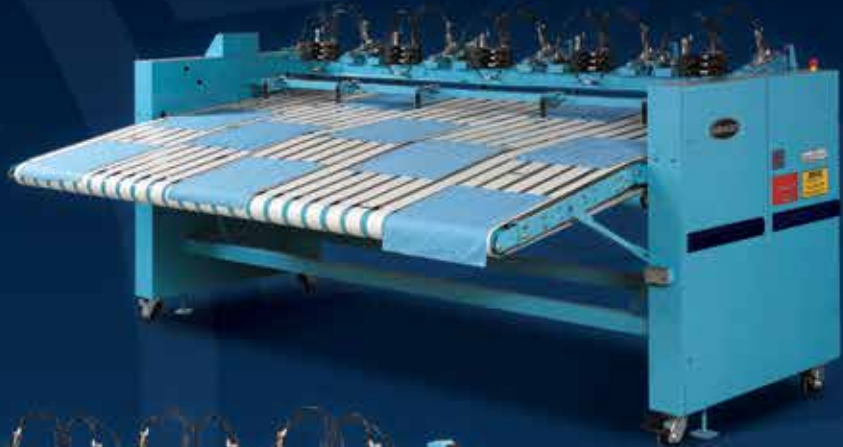

PRECISION SERIES®

Small-Piece Accumulators

U.S.A.

ISO 9001 Certified

All Braun Products are Proudly
Manufactured in the U.S.A.

gabraun.com