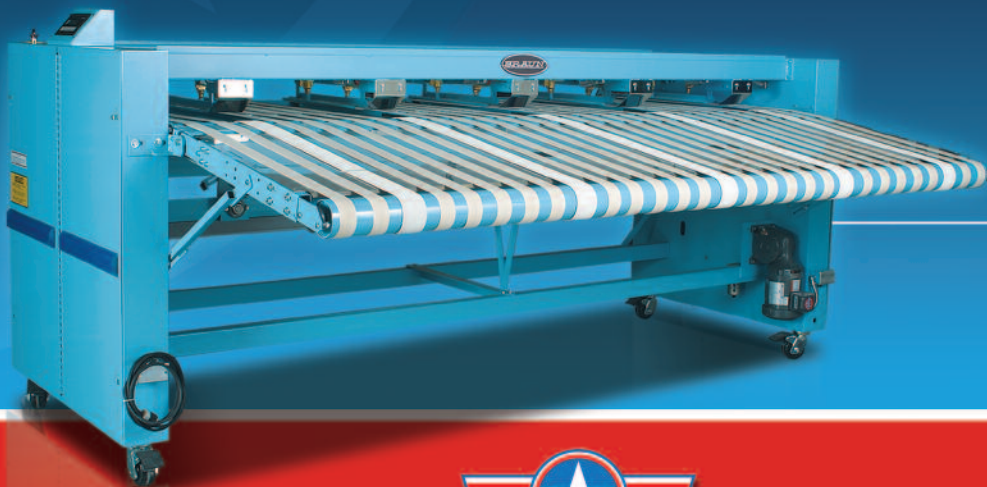

ROTARY & VISA®

Small-Piece Accumulators

U.S.A.

All Braun Products are Proudly
Manufactured in the U.S.A.

ISO 9001 Certified

gabraun.com